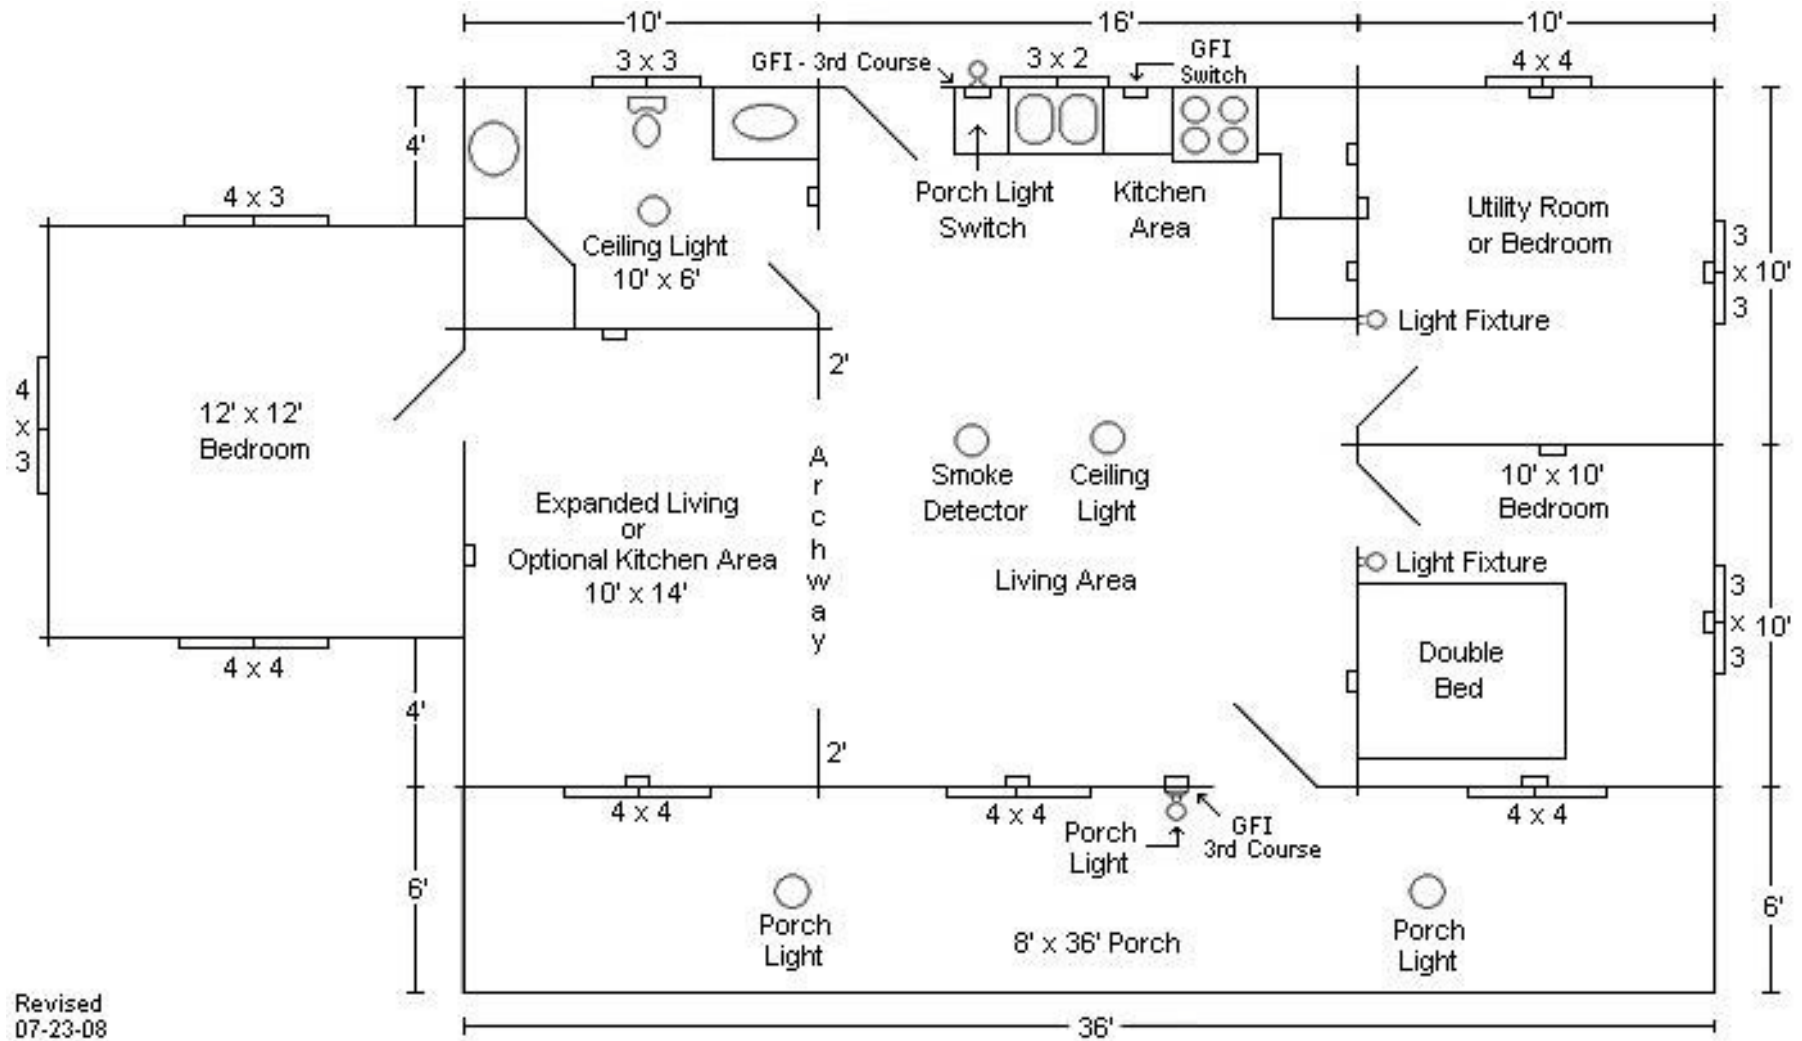

# Modified Ponderosa Log Cabin

20x36 Cabin with 12x12 Addition & 8' Porch (864 sq. ft.)

Revised  
07-23-08